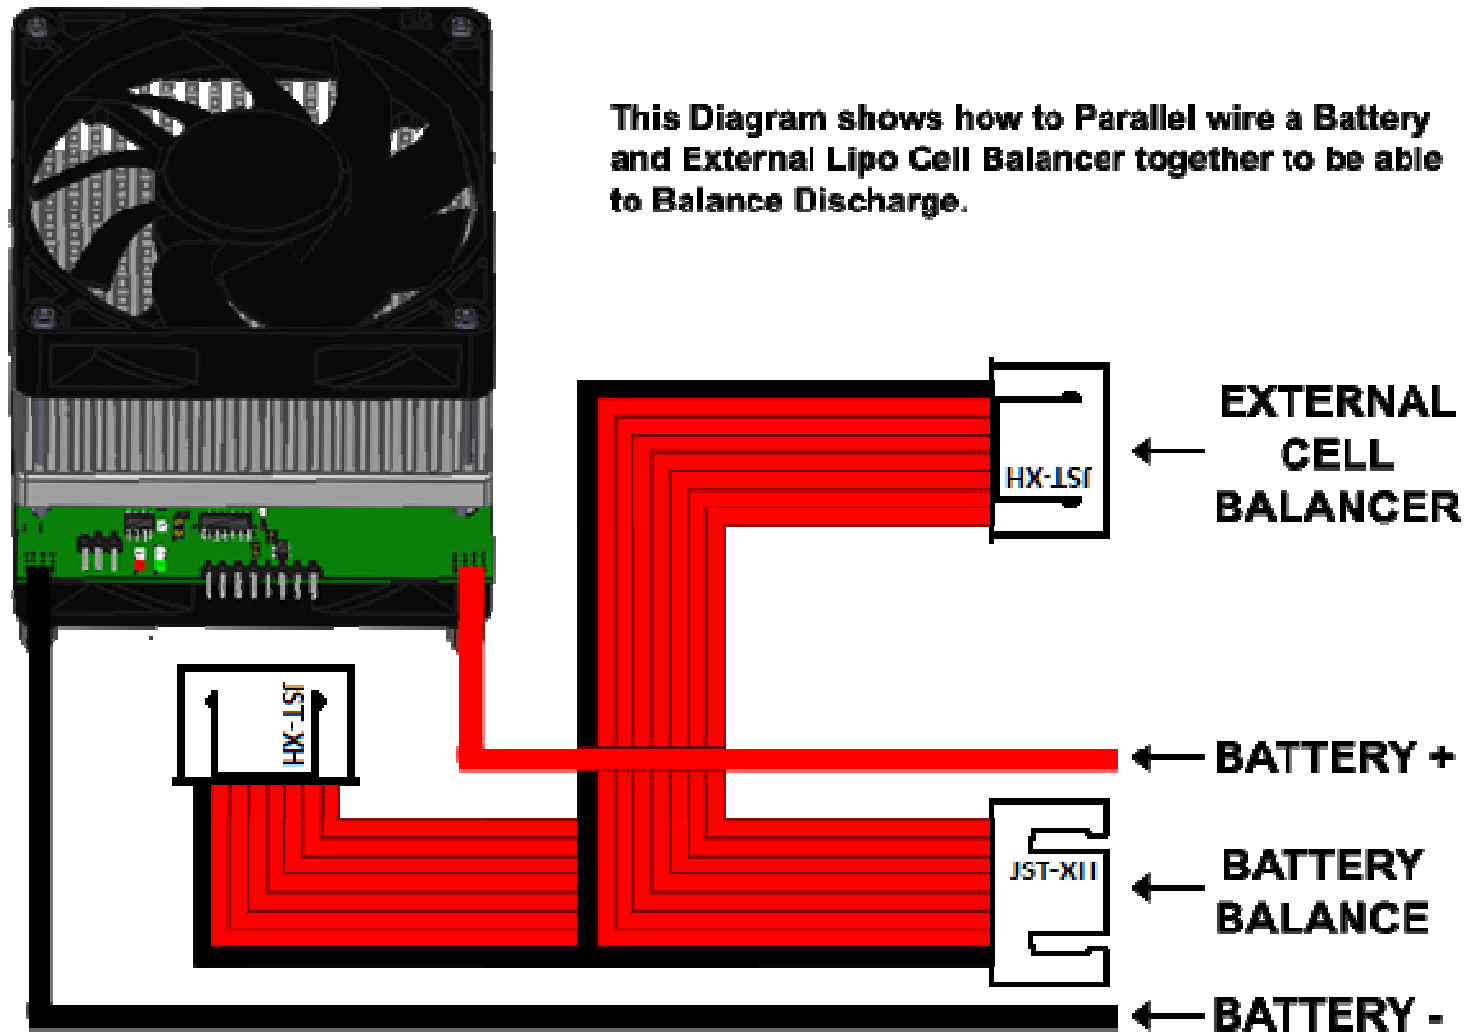

# UNIVERSAL LIPO DISCHARGER PRO – PARALLEL BALANCER DIAGRAM

**\*\*NOTE - ALWAYS CONNECT BATTERY BALANCE LEAD NEGATIVE TO THE LEFT SIDE OF THE BALANCE PORT ON THE DISCHARGER PRO**